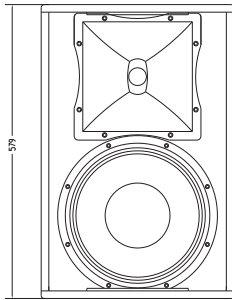

inspired
audio

FRONT

LEFT

BACK

TOP

BOTTOM

CK-312

Mid/bass: 1 off 12" cone driver
HF: 1 off 1.4" exit compression driver

Wiring protocol (passive): 1 +/1 = Input
2 +/2 = NC

Weight (Packaged 2PCS): 27.5kg (58.5kg)

Dimensions (mm): 350 w x 579 h x 440 d

Packaged (mm): 1069 w x 646 h x 479 d

Options:

- M8 suspension eyebolts
- Black or white colour options