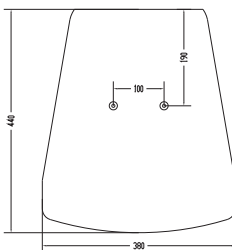

inspired
audio

BACK

TOP

CK-312

Mid/bass: 1 off 12" cone driver
HF: 1 off 1.4" exit compression driver

Frequency response: 50 Hz - 18 kHz

Sensitivity : 1w/ 1m(peak): 105dB (139 dB)

Power (RMS/Peak) : 675 w/2700 w

Impedance : 8 ohms

Directivity : 90° h x 40° v

Operation mode: Passive

Connection: 1 off NI4 MP linked

Wiring protocol (passive): 1 +/1 = Input
2 +/2 = NC

Weight (Packaged 2PCS): 27.5kg (58.5kg)

Dimensions (mm): 350 w x 579 h x 440 d

Packaged (mm): 1069 w x 646 h x 479 d

Options:

- ☐ M8 suspension eyebolts
- ☐ Black or white colour options

(Peak SPL measurements are taken with a crest factor x4)

E: chris.scott@inspired-audio.co.uk

or visit the website

W: www.inspired-audio.co.uk

Revision: 1 - (30/12/2019)