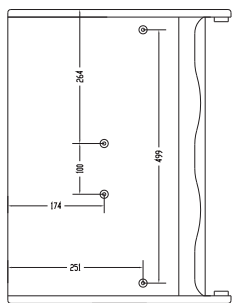

inspired
audio

FRONT

LEFT

BACK

TOP

BOTTOM

CK-312

Mid/bass: 1 off 12" cone driver
HF: 1 off 1.4" exit compression driver

Frequency response: 50 Hz - 18 kHz

Sensitivity : 1w/ 1m(peak): 105dB (139 dB)

Power (RMS/Peak) : 675 w/2700 w

Impedance : 8 ohms

Directivity : 90° h x 40° v

Operation mode: Passive

Connection: 1 off NI4 MP linked

Wiring protocol (passive): 1 +/1 = Input
2 +/2 = NC

Weight (Packaged 2PCS): 27.5kg (58.5kg)

Dimensions (mm): 350 w x 579 h x 440 d

Packaged (mm): 1069 w x 646 h x 479 d

Options:

- M8 suspension eyebolts
- Black or white colour options