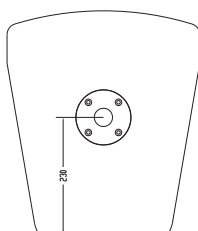

inspired
audio

FRONT

LEFT

BACK

TOP

BOTTOM

CK-312

Mid/bass: 1 off 12" cone driver
HF: 1 off 1.4" exit compression driver

Frequency response: 50 Hz - 18 kHz

Sensitivity : 1w/ 1m(peak): 105dB (139 dB)

Power (RMS/Peak) : 675 w/2700 w

Impedance : 8 ohms

Directivity : 90° h x 40° v

Operation mode: Passive

Connection: 1 off NI4 MP linked

Wiring protocol (passive): 1 +/1 = Input
2 +/2 = NC

Weight (Packaged 2PCS): 27.5kg (58.5kg)

Dimensions (mm): 350 w x 579 h x 440 d

Packaged (mm): 1069 w x 646 h x 479 d

Options:

- M8 suspension eyebolts
- Black or white colour options